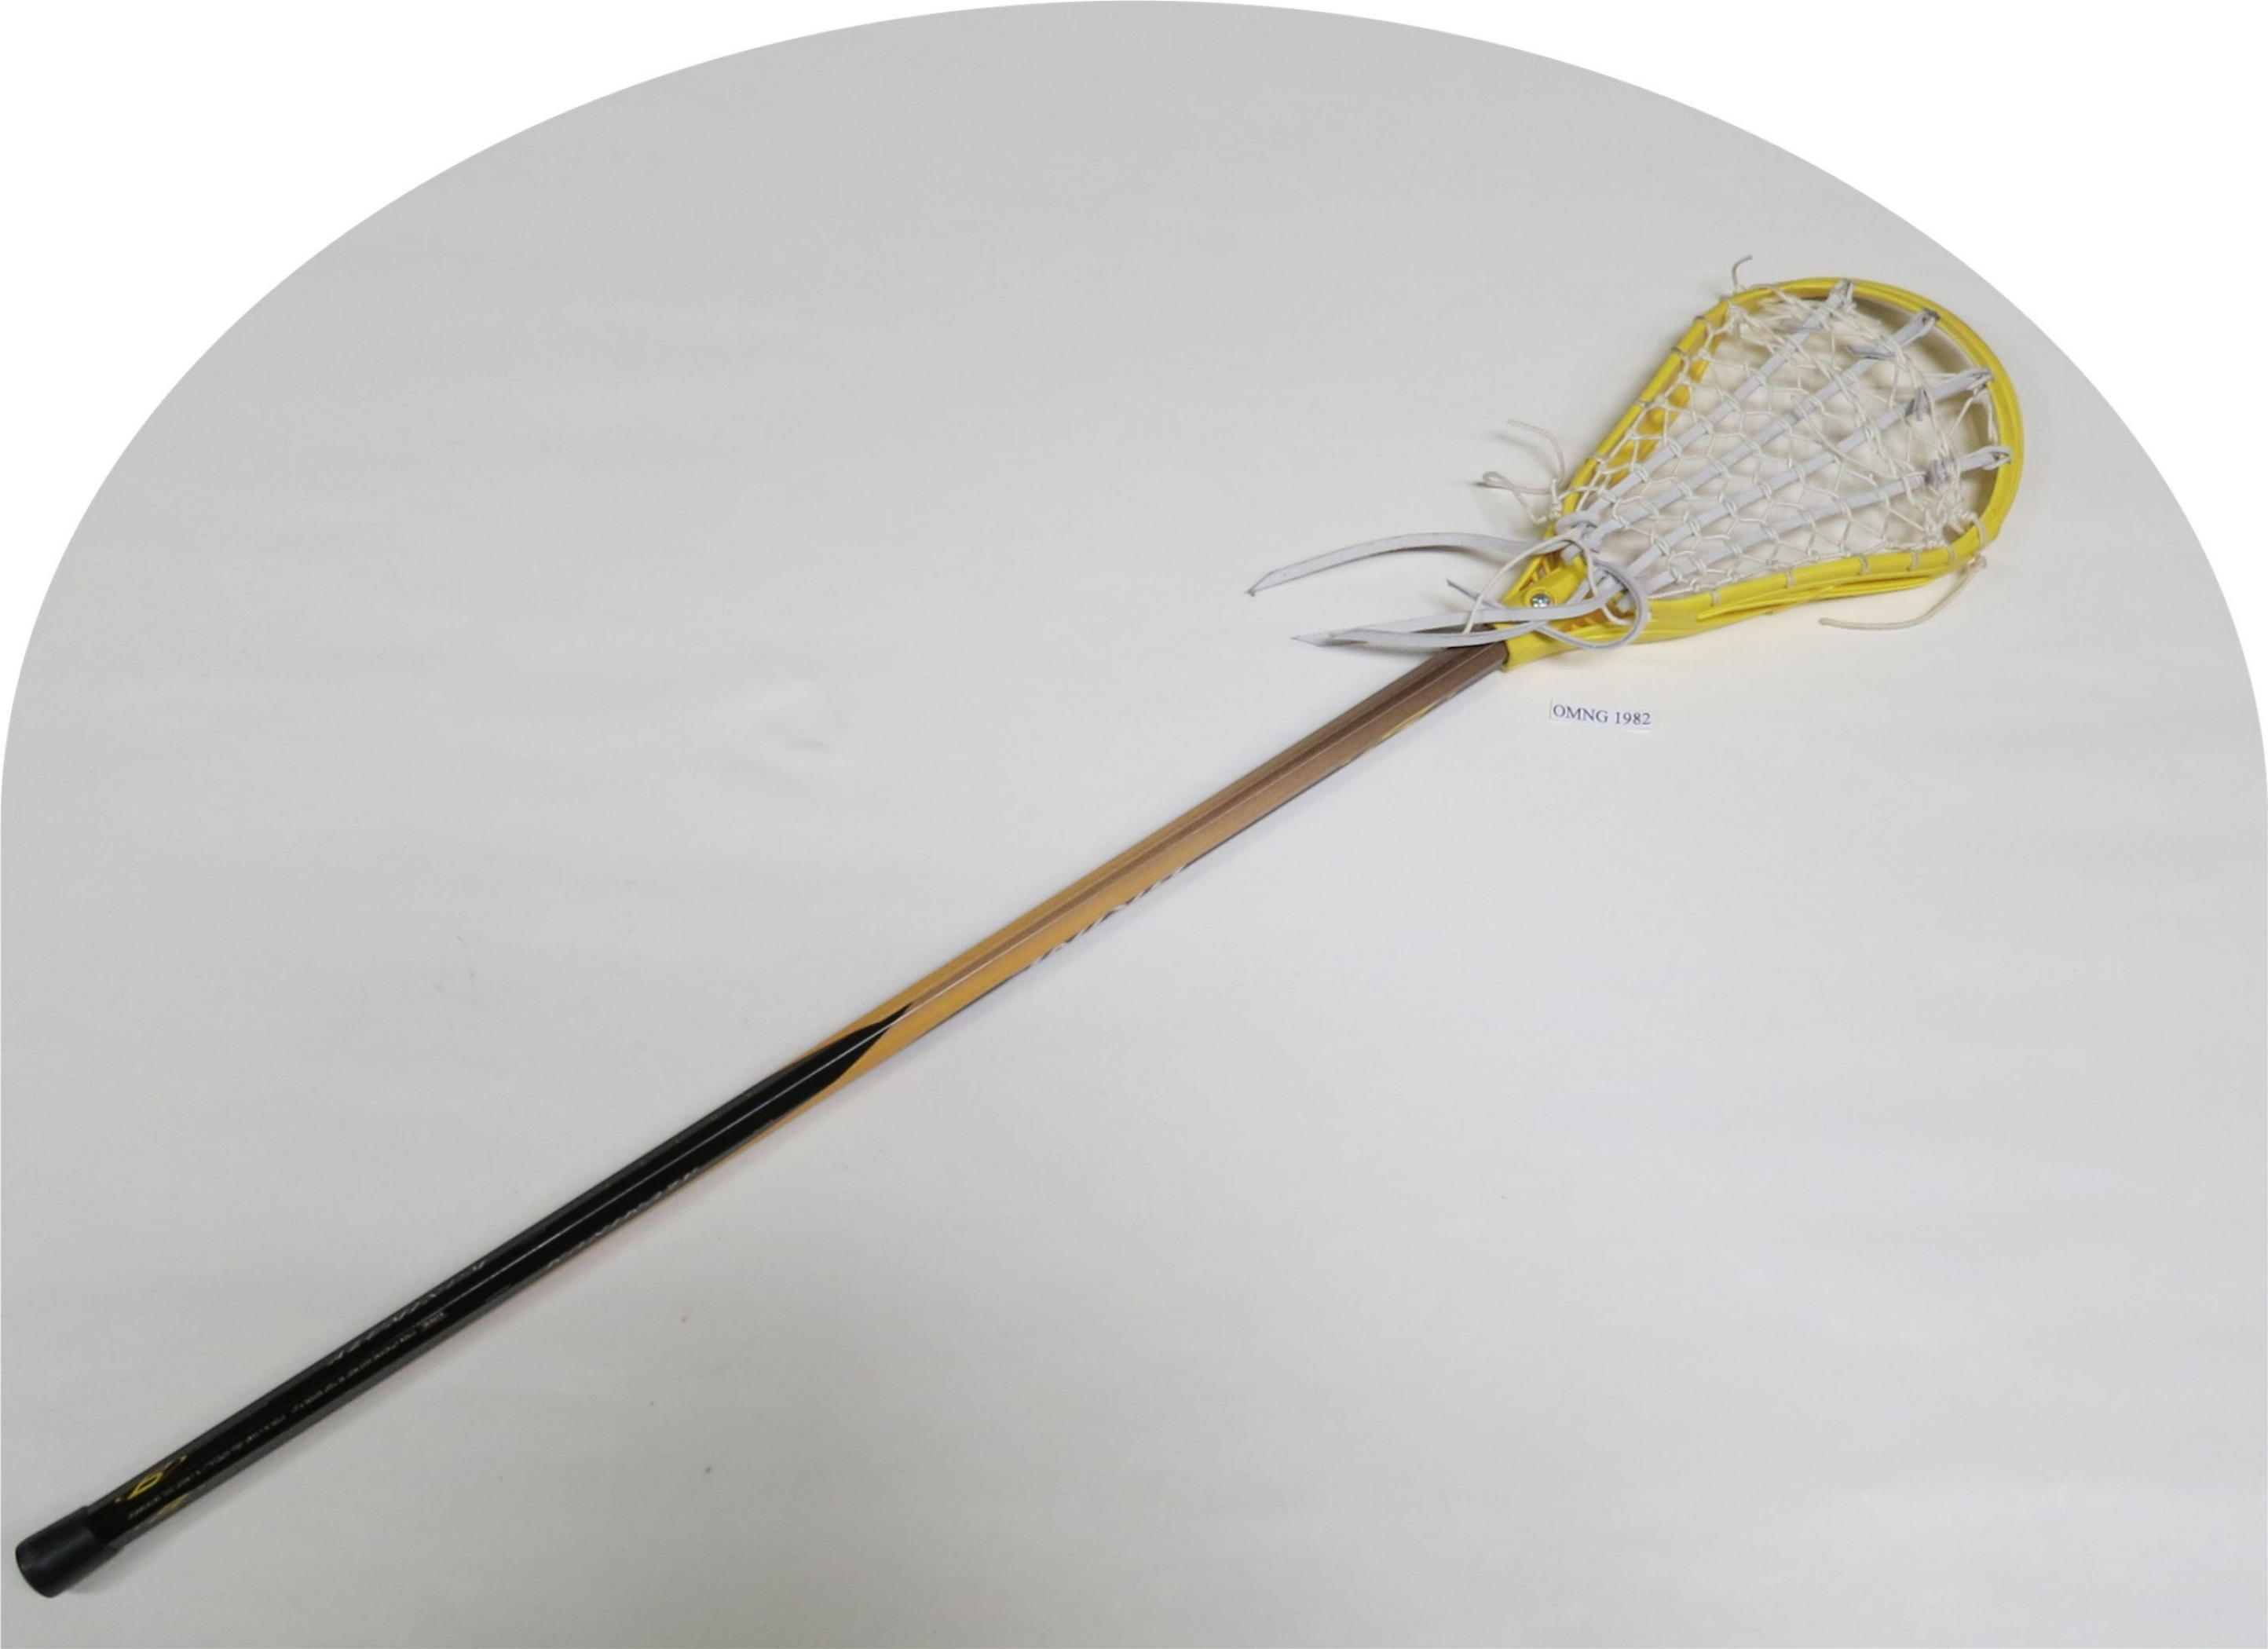

OMNG 1982

OMNG 1982

OMNG 1982

OMNG 1982

OMNG 1982

WARNING SCREW ATTACHING HEAD MUST BE TIGHT BEFORE PLAY. STORE IN A DAMP AREA ESPECIALLY IN A MOIST COOL ENVIRONMENT

ALUMINUM

OMNG 1982