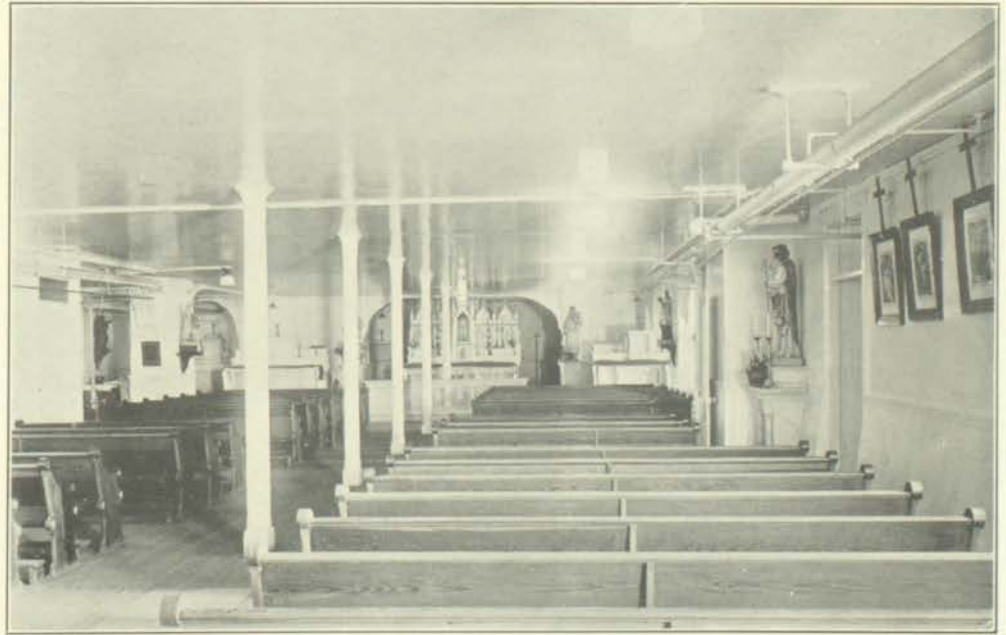

Religious Bulletin
November 16, 1928.

CONFESSIONS
IN THE

ALL
DAY
LONG

AND IN THE

AND ALL THE HALL CHAPELS AT 6:30 THIS EVENING.

The Requiem Mass for Boniface Conway will be at 6:15 to-morrow morning. You will recall that eight priests had a hard time hearing all the confessions last Saturday morning.