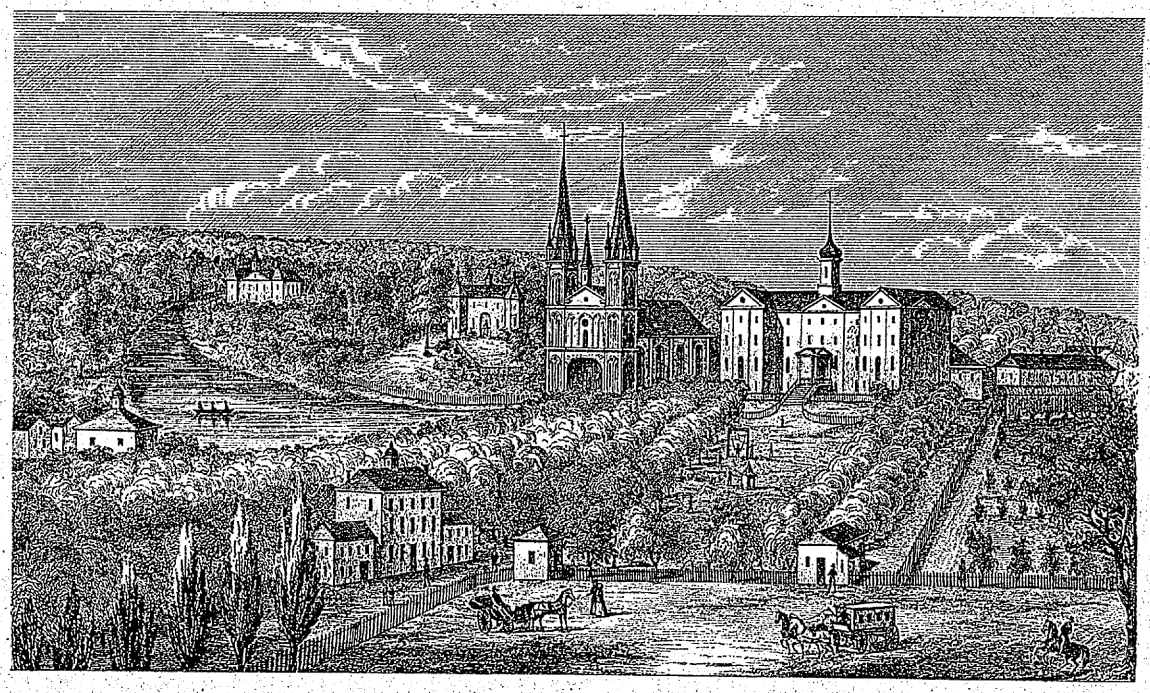

From Dr. Karloman

DRAWN BY I. ACKERMANN, PROF.

KLAUPRECH & MENZEL'S LITH. CINCINNATI

NOTRE DAME DU LAC UNIVERSITY, IND.
(CHARTERED, 1844.)

Nov-18-54
M. A. Fecamp Esq
Paris
I have his late
Refers
2112 88
sent to
France